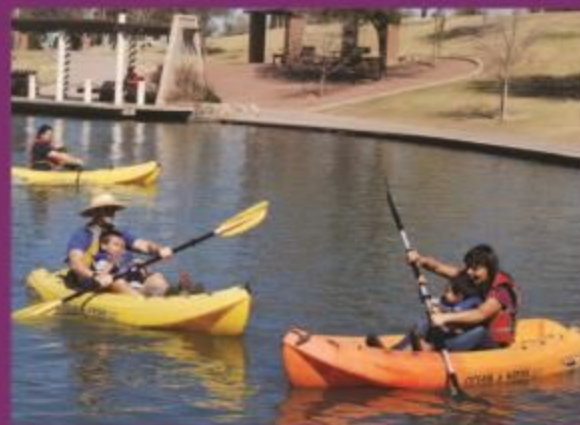

Come Out & Play!

Saturday, Feb. 25

10 a.m. - 2 p.m. at Kiwanis Park

Fishing Festival - Kid Zone Experience - Diablo Dash - Touch-A-Truck

Free
Family Fun

www.Tempe.gov/FamilyFun